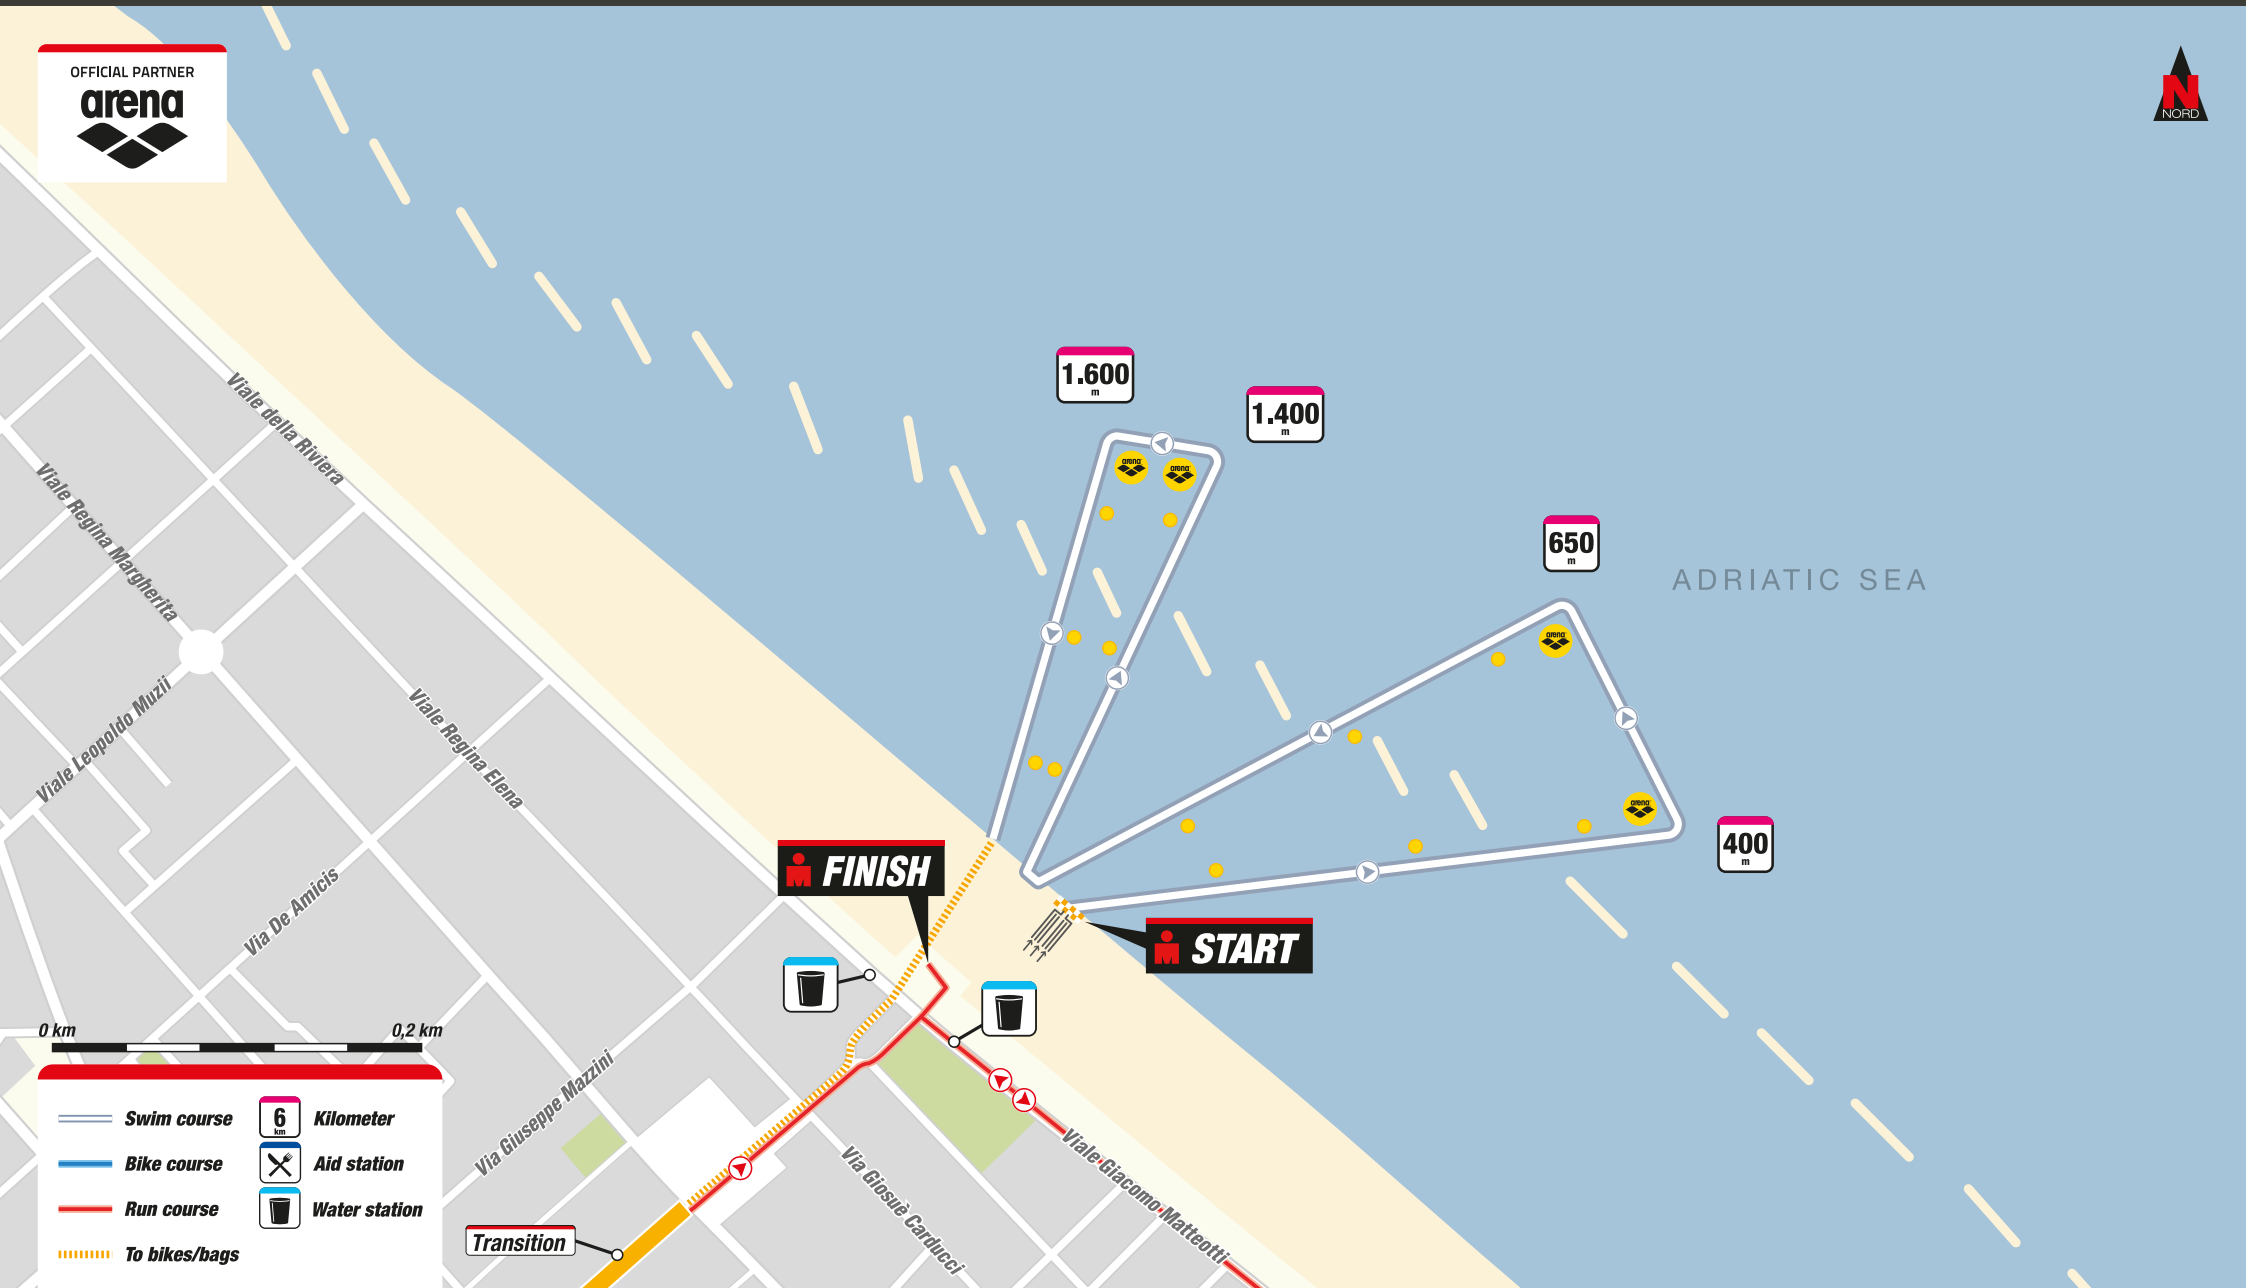

OFFICIAL PARTNER

arena

0 km 0,2 km

	Swim course		6 Kilometer
	Bike course		Aid station
	Run course		Water station
	To bikes/bags		